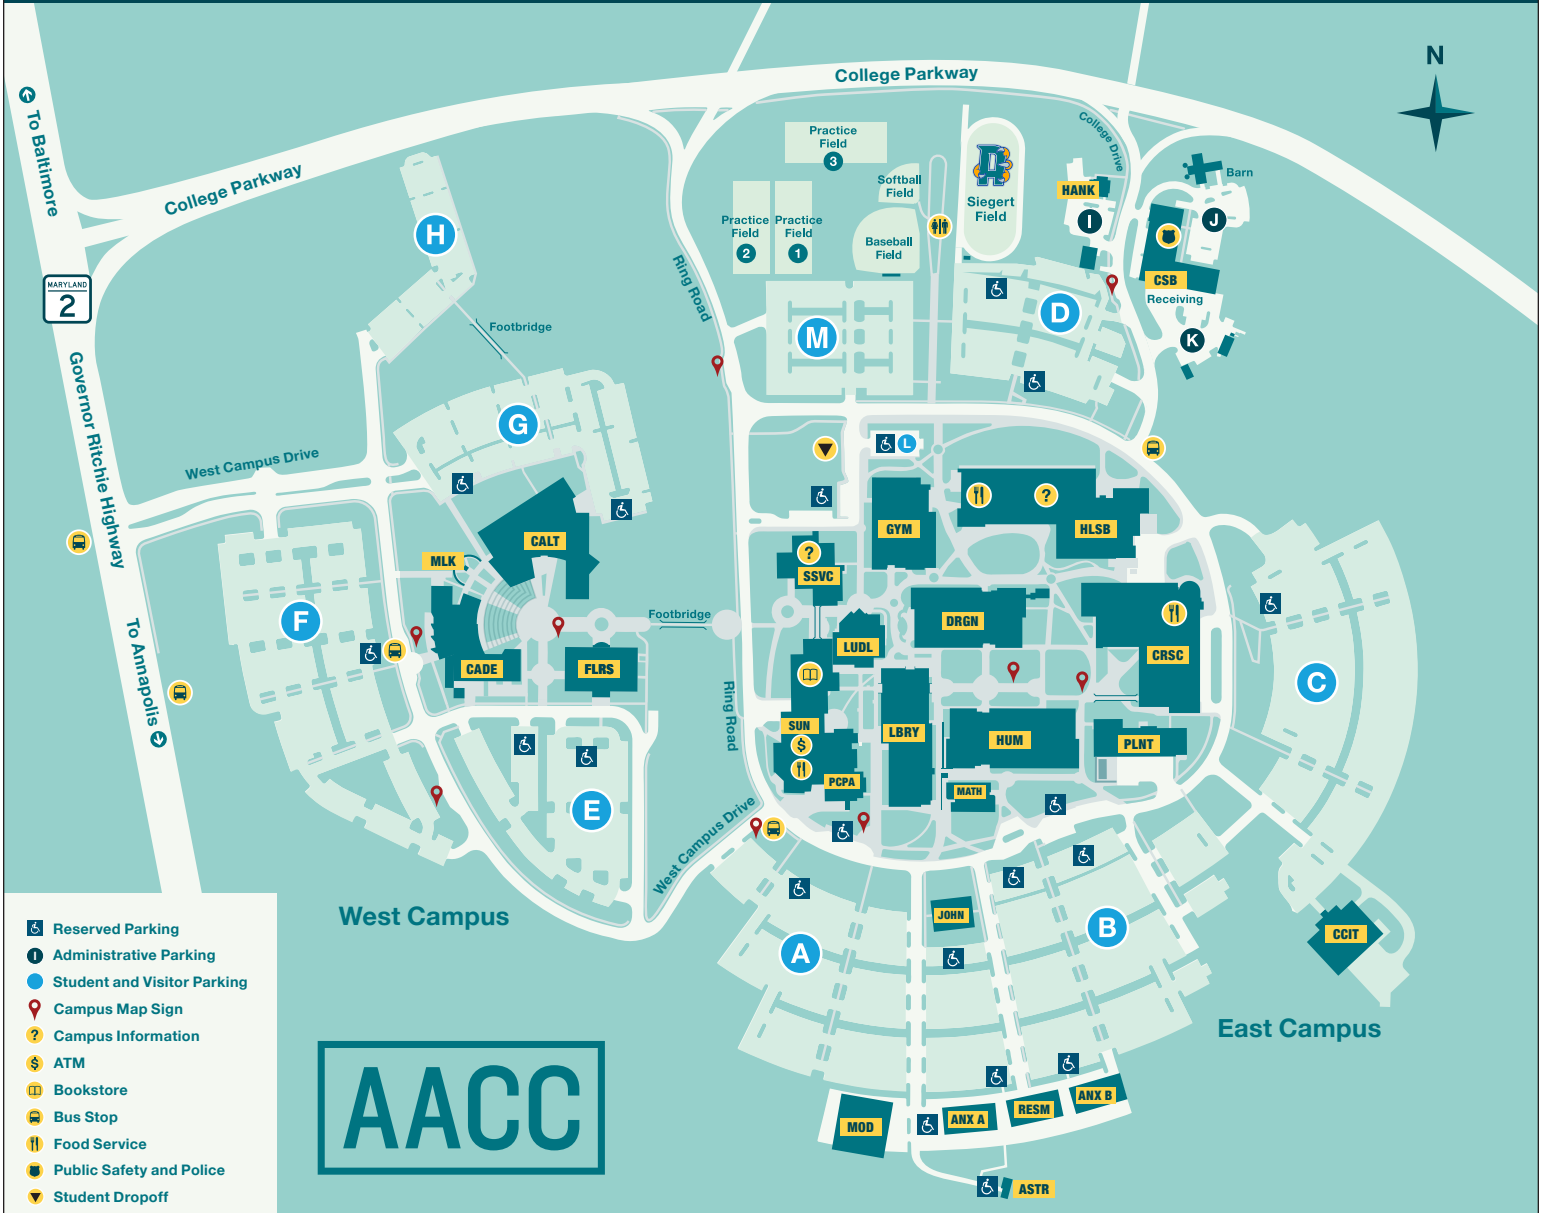

# ARNOLD CAMPUS MAP

101 COLLEGE PARKWAY | ARNOLD, MD 21012

- Reserved Parking
- Administrative Parking
- Student and Visitor Parking
- Campus Map Sign
- Campus Information
- ATM
- Bookstore
- Bus Stop
- Food Service
- Public Safety and Police
- Student Dropoff

## East Campus Buildings

- ANX A** Annex A Classrooms
- ANX B** Annex B Classrooms
- ASTR** Astronomy Lab
- CRSC** Careers Center  
Help Desk
- CSB** Central Services Building  
Receiving  
Police
- CCIT** Clauson Center for Innovation and Skilled Trades (open 2022)
- DRGN** Dragun Science Building
- GYM** Jenkins Gymnasium
- HLSB** Health and Life Sciences Building
- HUM** Humanities Building
- HANK** Henry "Hank" Libby Building  
AACC Foundation
- JOHN** Johnson Building
- LBRY** Truxal Library
- LUDL** Ludlum Hall  
College Administration
- MATH** Math Building
- MOD** Modular Building
- PCPA** Pascal Center for Performing Arts  
Robert E. Kauffman Theater

- PLNT** Physical Plant  
Sculpture Studios
- RESM** Resource Management Building
- SSVC** Student Services Center  
Admissions  
Advising  
Registration  
Financial Aid
- SUN** Schwartz Student Union  
AACC Bookstore  
Hawk's Nest

Download the AACC mobile app to help find your way around campus.

Available at the iTunes Store and Google Play.