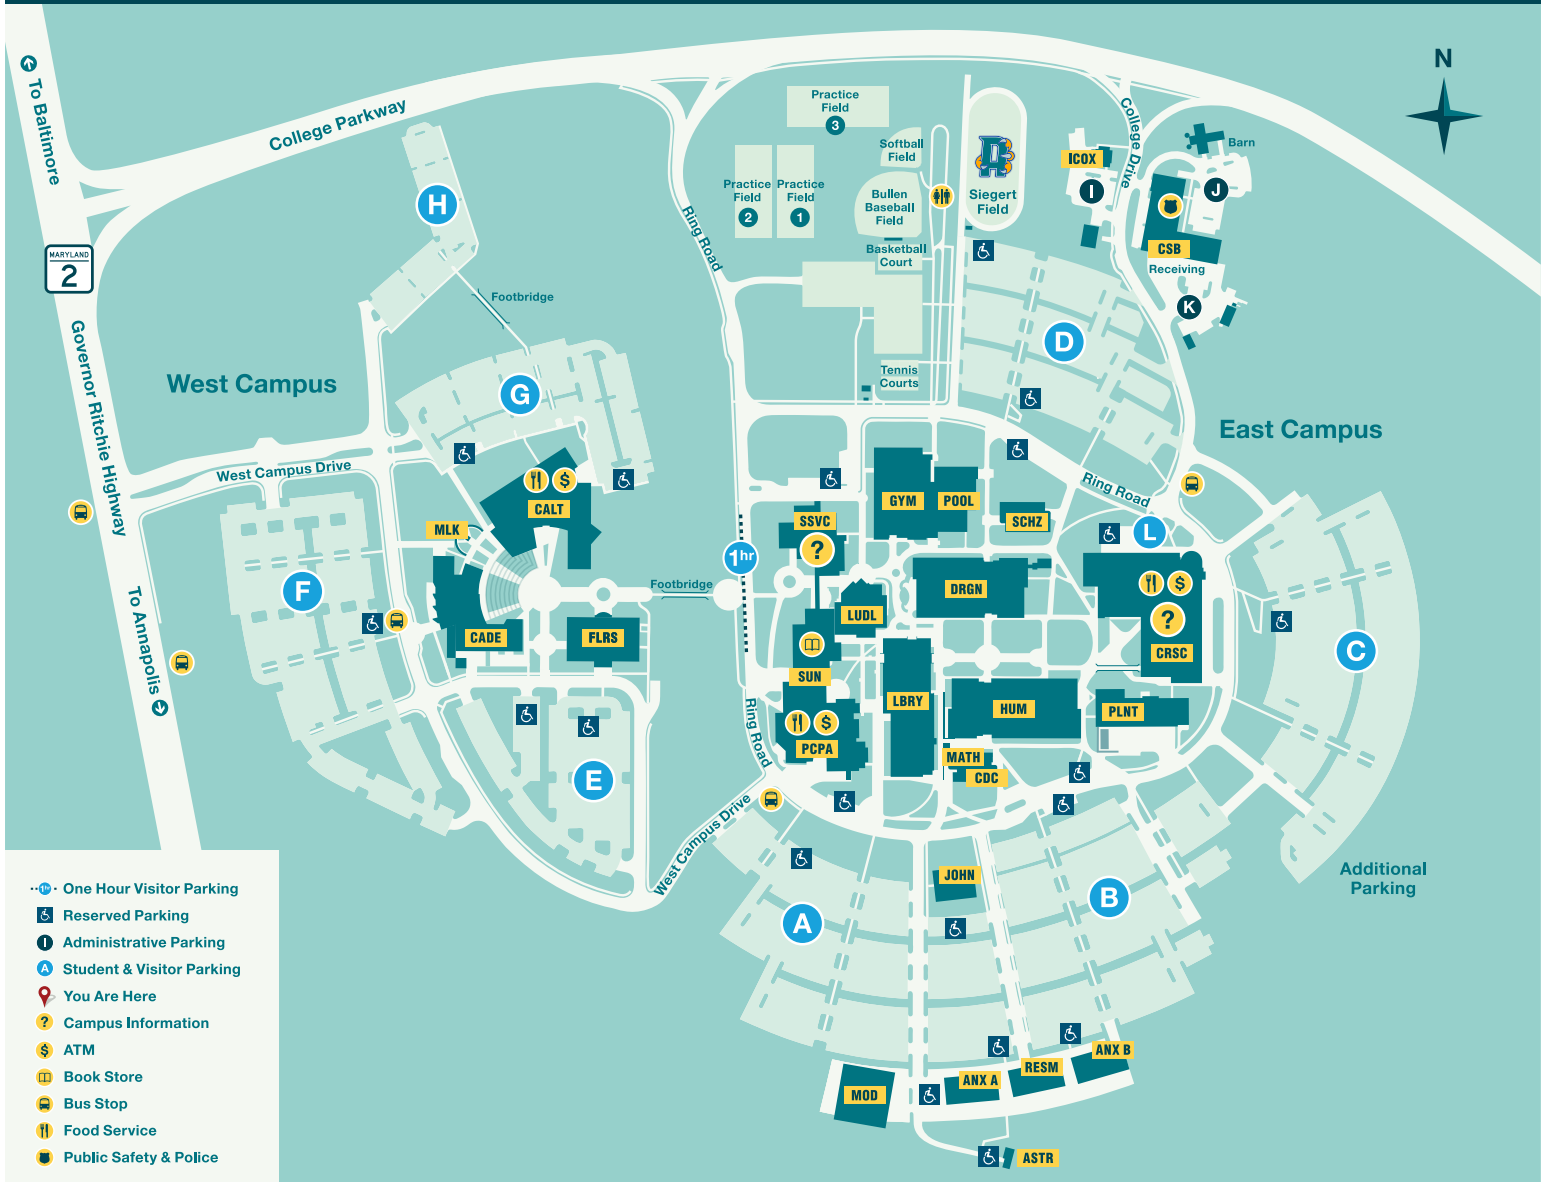

Arnold Campus Map

101 COLLEGE PARKWAY
ARNOLD, MD 21012

- One Hour Visitor Parking
- Reserved Parking
- Administrative Parking
- Student & Visitor Parking
- You Are Here
- Campus Information
- ATM
- Book Store
- Bus Stop
- Food Service
- Public Safety & Police

East Campus Buildings

- ANX A** Annex A Classrooms
- ANX B** Annex B Classrooms
- ASTR** Astronomy Lab
- CRSC** Careers Center
Help Desk
- CSB** Central Services Building
*Receiving
Police*
- CDC** Child Development Center
- DRGN** Dragun Science Building
- GYM** Jenkins Gymnasium

- PLNT** Physical Plant
Sculpture Studios
- POOL** Olson Memorial Pool (CLOSED)
- RESM** Resource Management Building
- SCHZ** Schwartz Building
- SSVC** Student Services Center
*Admissions
Advising
Registration*
- SUN** Student Union
*AACC Bookstore
Dining Hall*

Download the AACC mobile app to help find your way around campus.
Available at the iTunes Store and Google Play.

Anne Arundel Community College is a fully accessible campus.