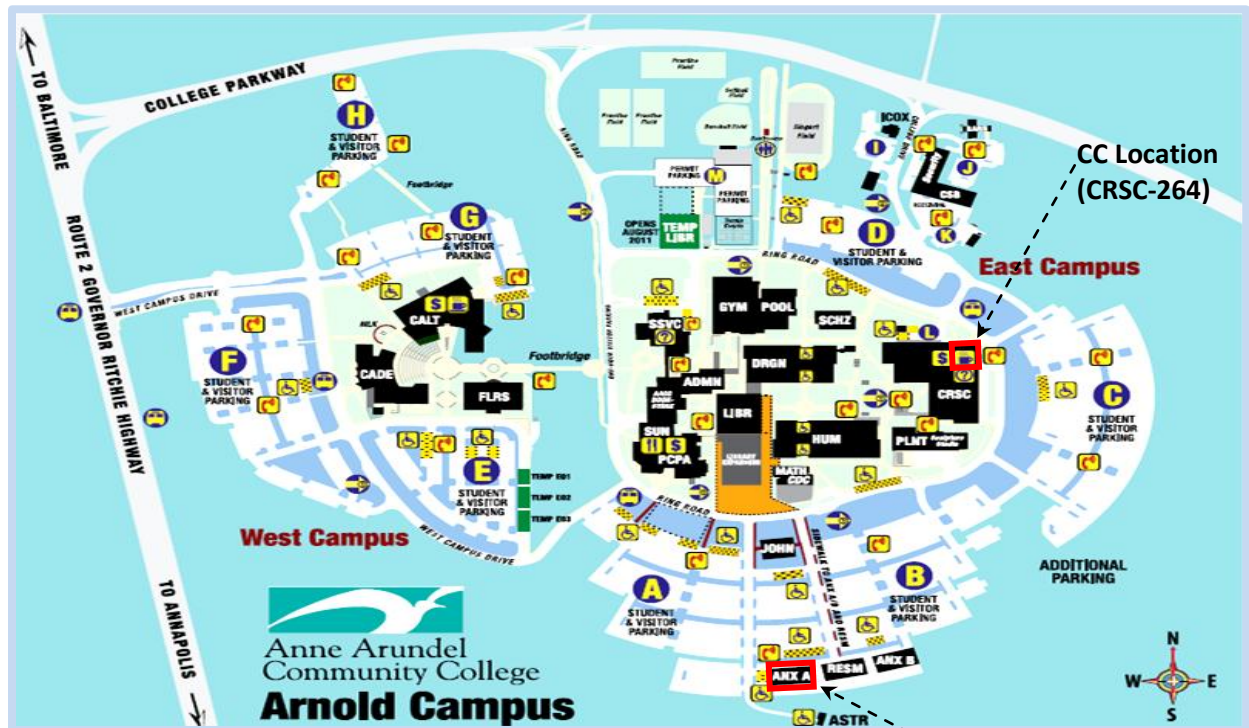

## Technology Learning Centers (TLCs) Hours of Operation

<p style="text-align: center;"><b>Technology Learning Center</b> Location: Arnold Campus - Annex A</p>	<p style="text-align: center;"><b>Computer Commons</b> Location: Arnold Campus – Careers Center (CRSC 264)</p>
<p style="text-align: center;"><u>Spring 2012 Schedule</u> Beginning January 18<sup>th</sup>, 2012 the following hours will be observed: Monday-Friday 8:00am-4:30pm Saturday CLOSED Sunday CLOSED</p>	<p style="text-align: center;"><u>Spring 2012 Schedule</u> Beginning January 18<sup>th</sup>, 2012 the following hours will be observed: Monday-Thursday 9:00am-8:00pm Friday and Saturday 9:00am-1:00pm Sunday CLOSED</p>
<p style="text-align: center;">Please call (410)-777-2751 or visit <a href="http://www.aacc.edu/tlclab">www.aacc.edu/tlclab</a> for additional information</p>	<p style="text-align: center;">Please call (410)-777-1364 or visit <a href="http://www.aacc.edu/computercommons">www.aacc.edu/computercommons</a> for additional information</p>

<p style="text-align: center;"><b>Technology Learning Center</b> Location: Arundel Mills – AMIL 206</p>	<p style="text-align: center;"><b>Technology Learning Center</b> Location: Glen Burnie Town Center – GBTC 314</p>
<p style="text-align: center;"><u>As of October 17, 2011</u> Monday-Thursday 8:00am-8:00pm Friday, Saturday 8:00am-4:00pm Sunday CLOSED</p>	<p style="text-align: center;"><u>As of October 17, 2011</u> Monday-Thursday 8:00am-10:00pm Friday 8:00am-4:30pm Saturday 8:00am-1:00pm Sunday CLOSED</p>
<p style="text-align: center;">Please call (410)-777-1935 for staffing hours</p>	<p style="text-align: center;">Please call (410)-777-2986 for staffing hours</p>

Please note that these labs are closed for college holidays as listed on the academic calendar (available at <http://www.aacc.edu/collegecalendar/>).

Please also note (until August 2012) the Arnold – TLC’s temporary location on the map below.

TLC Location  
(Until August 2012)