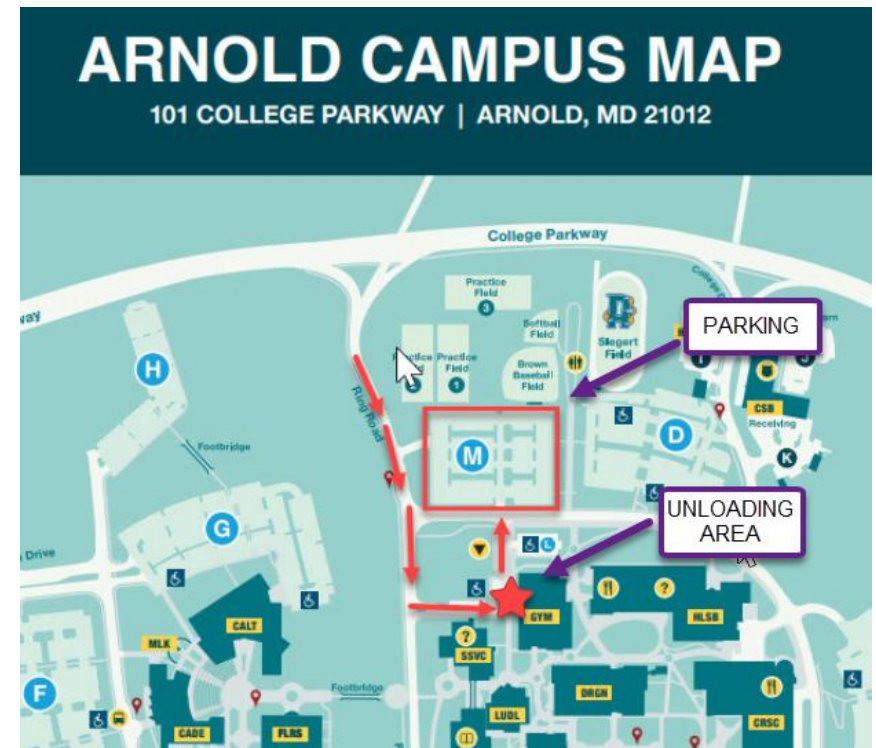

ANNE ARUNDEL COMMUNITY COLLEGE

College Fair 2023

Directions and Parking for College Reps:

From Washington or Annapolis

Take Route 50 East to exit 27, Route 2 North (Governor Ritchie Highway) toward Baltimore. Stay on Route 2 for about 3 miles. Turn right on College Parkway. Make the first right turn onto Ring Road and follow red arrows on map to Unloading Area and then to Parking Lot M.

From Baltimore

From Interstate 695 take exit 2, Route 10 toward Severna Park. Stay on Route 10 until it ends at Route 2 (Governor Ritchie Highway). Turn left and follow Route 2 South for about 5 miles. Turn left on College Parkway. Make the first right turn onto Ring Road and follow red arrows on map to Unloading Area and then to Parking Lot M.

Ritchie Hwy (Route 2)

For assistance call:
410-777-1999
www.aacc.edu/college-fair