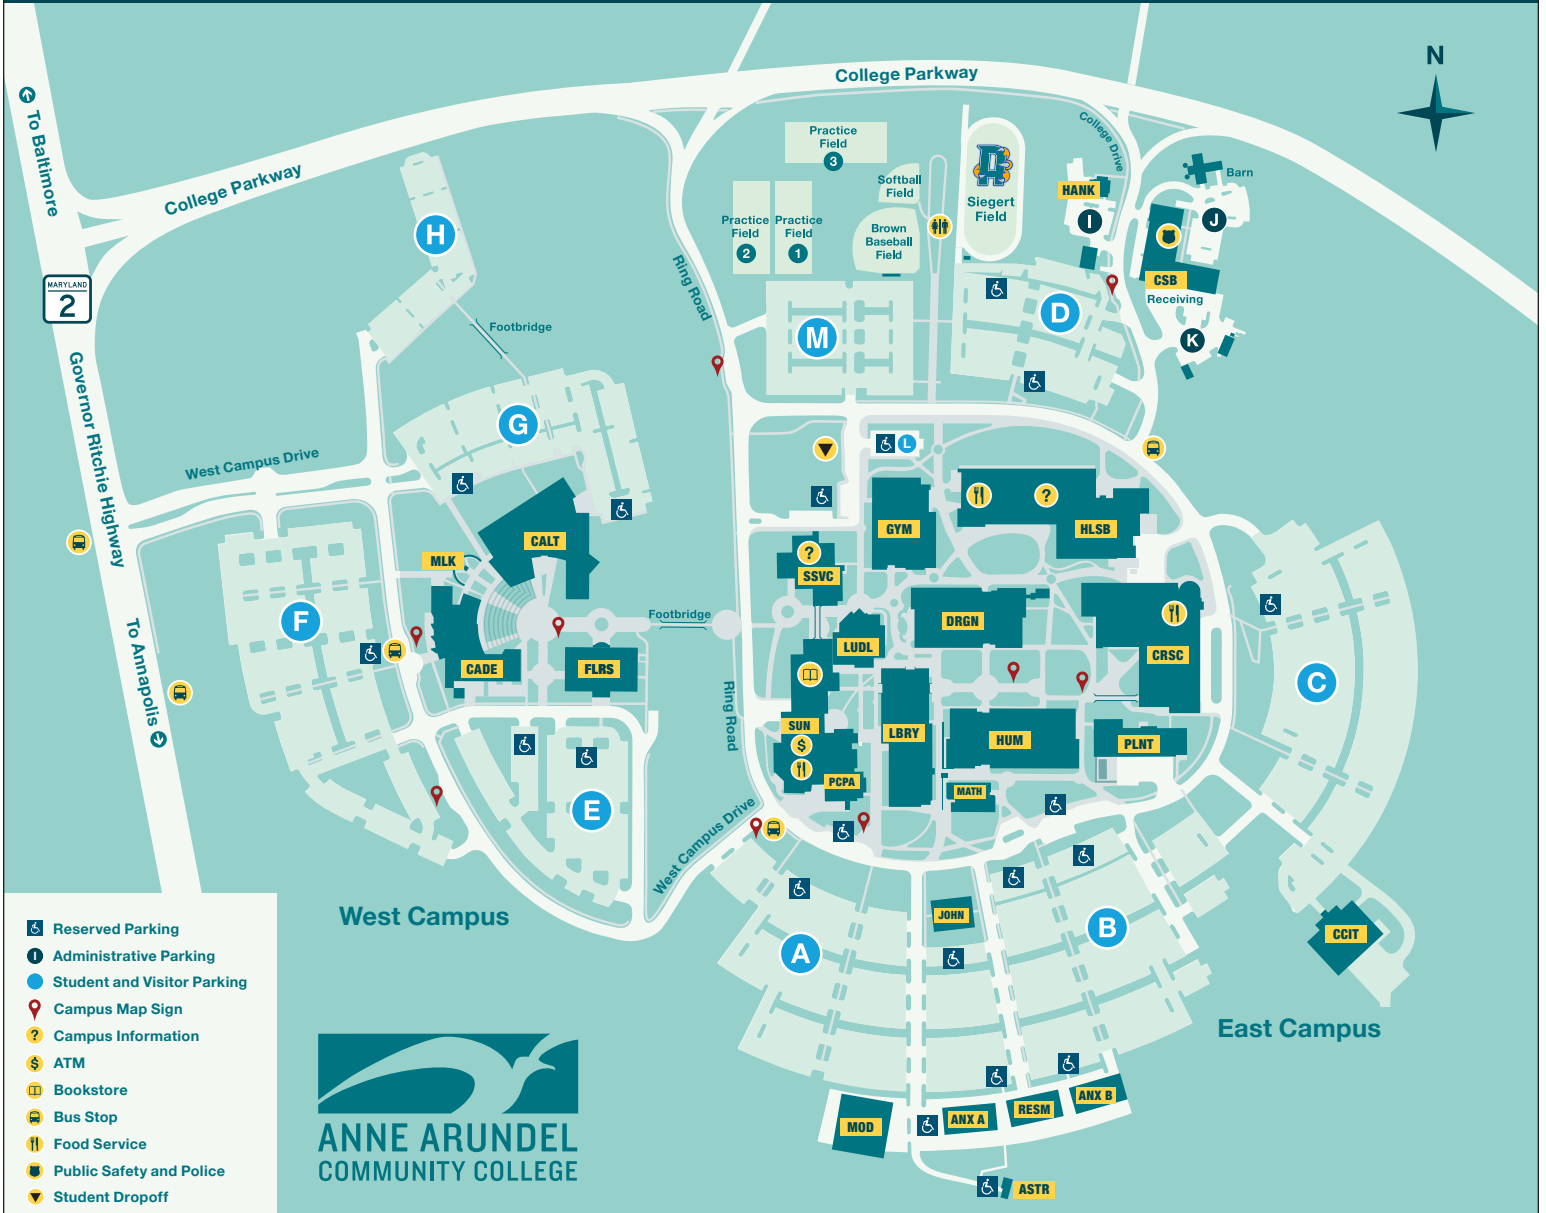

ARNOLD CAMPUS MAP

101 COLLEGE PARKWAY | ARNOLD, MD 21012

East Campus Buildings

- ANX A** Annex A Classrooms
- ANX B** Annex B Classrooms
- ASTR** Astronomy Lab
- CRSC** Careers Center
Help Desk
- CSB** Central Services Building
Receiving
Police
- CCIT** Clauser Center for Innovation
and Skilled Trades (open 2022)
- DRGN** Dragun Science Building
- GYM** Jenkins Gymnasium

- HLSB** Health and Life Sciences Building
- HUM** Humanities Building
- HANK** Henry "Hank" Libby Building
AACC Foundation
- JOHN** Johnson Building
- LBRY** Truxal Library
- LUDL** Ludlum Hall
College Administration
- MATH** Math Building
- MOD** Modular Building
- PCPA** Pascal Center for Performing Arts
Robert E. Kauffman Theater

- PLNT** Physical Plant
Sculpture Studios
- RESM** Resource Management Building
- SSVC** Student Services Center
Admissions
Advising
Registration
Financial Aid
- SUN** Schwartz Student Union
AACC Bookstore
Hawk's Nest

West Campus Buildings

- CADE** Cade Center for Fine Arts
- CALT** Center for Applied Learning and Technology
- FLRS** Florestano Building (closed for renovation)
- MLK** Dr. Martin Luther King Jr. Memorial