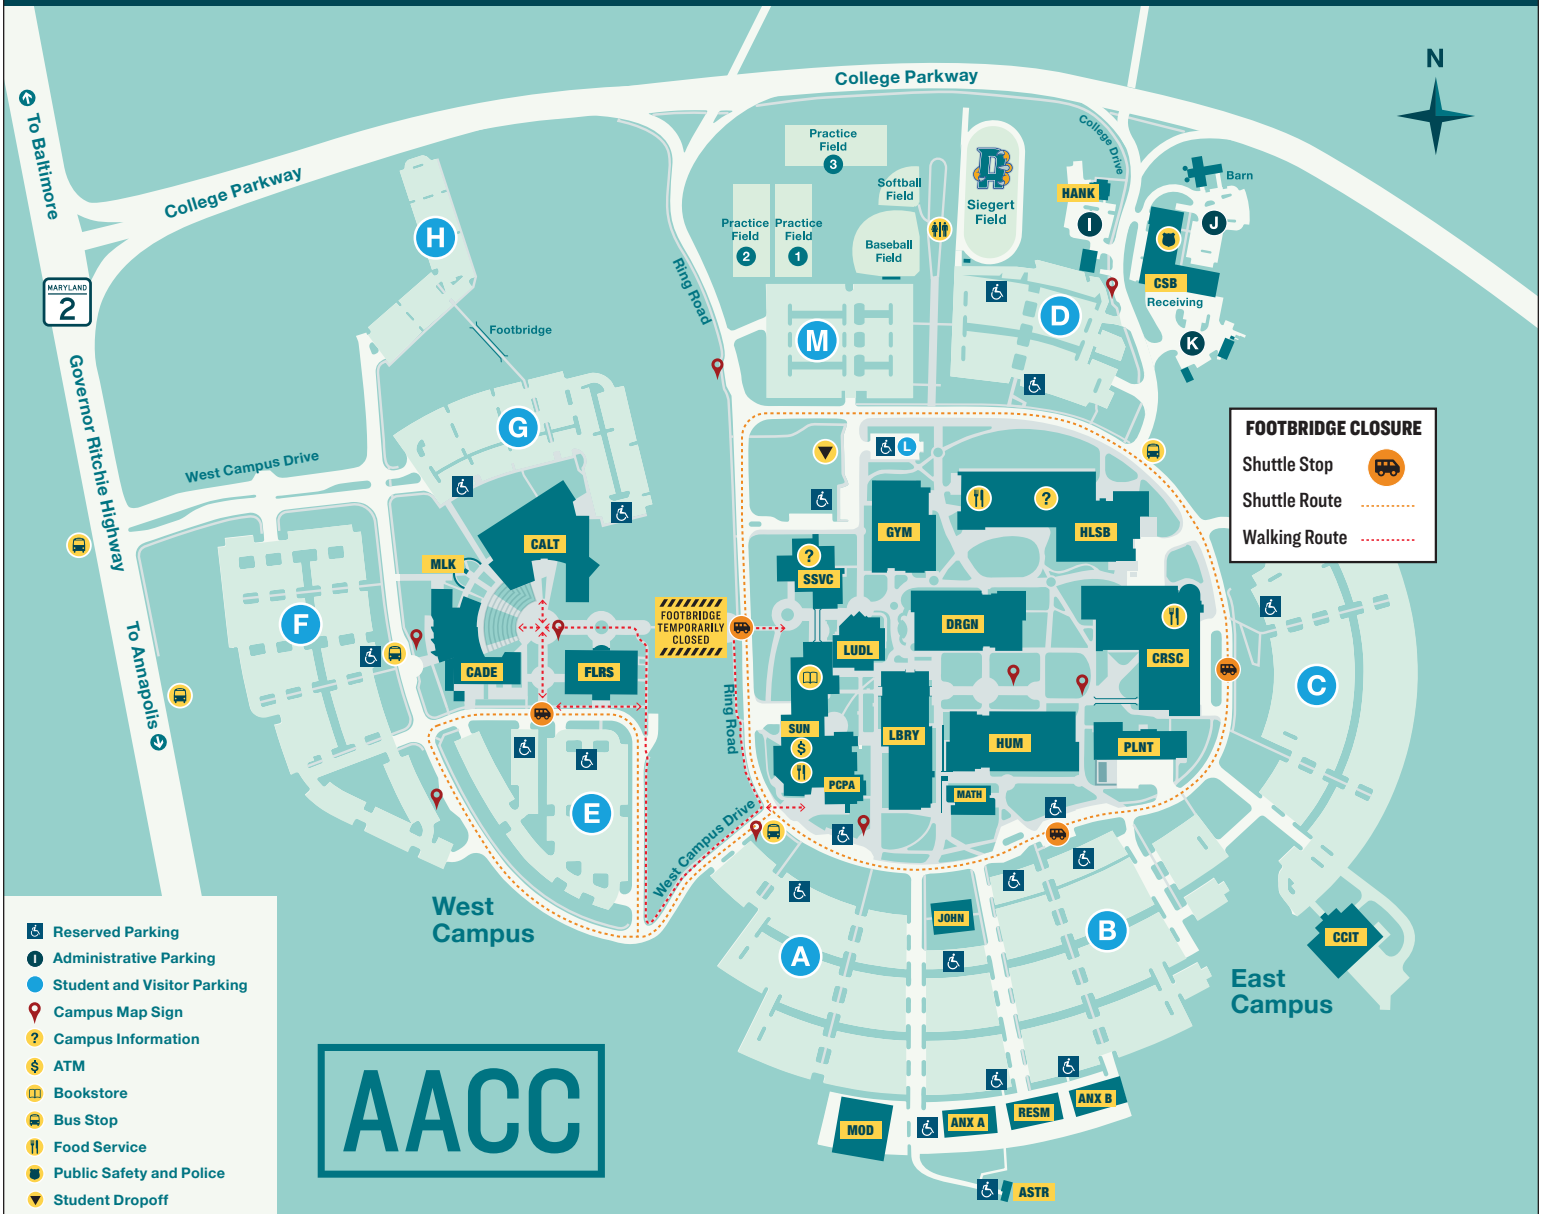

ARNOLD CAMPUS MAP

101 COLLEGE PARKWAY | ARNOLD, MD 21012

- Reserved Parking
- Administrative Parking
- Student and Visitor Parking
- Campus Map Sign
- Campus Information
- ATM
- Bookstore
- Bus Stop
- Food Service
- Public Safety and Police
- Student Dropoff

- FOOTBRIDGE CLOSURE**
- Shuttle Stop
 - Shuttle Route
 - Walking Route

AACC

East Campus Buildings

- ANX A** Annex A Classrooms
- ANX B** Annex B Classrooms
- ASTR** Astronomy Lab
- CRSC** Careers Center
Help Desk
- CSB** Central Services Building
Receiving
Police
- CCIT** Clauser Center for Innovation and Skilled Trades (open 2022)
- DRGN** Dragun Science Building
- GYM** Jenkins Gymnasium
- HLSB** Health and Life Sciences Building
- HUM** Humanities Building
- HANK** Henry "Hank" Libby Building
AACC Foundation
- JOHN** Johnson Building
- LBRY** Truxal Library
- LUDL** Ludlum Hall
College Administration
- MATH** Math Building
- MOD** Modular Building
- PCPA** Pascal Center for Performing Arts
Robert E. Kauffman Theater

- PLNT** Physical Plant
Sculpture Studios
- RESM** Resource Management Building
- SSVC** Student Services Center
Admissions
Advising
Registration
Financial Aid
- SUN** Schwartz Student Union
AACC Bookstore
Hawk's Nest Grill and Deli

Download the AACC mobile app to help find your way around campus.
Available at the iTunes Store and Google Play.