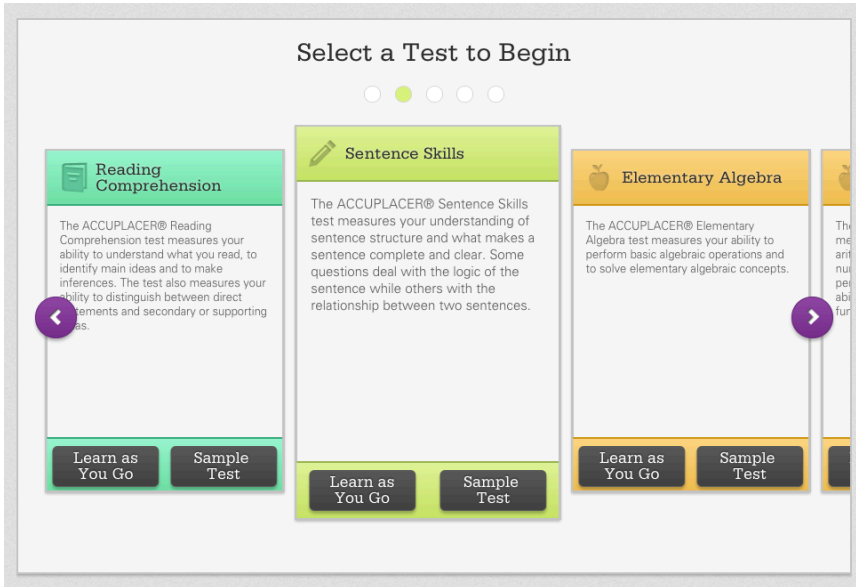

4. Select an exam

Classic Sample Test

We administer the “Reading Comprehension”, “Sentence Skills”, “Elementary Algebra” and “College Algebra” exams.

Next Generation Sample Test

We administer the “Reading”, “Writing”, “Quantitative Reasoning, Algebra, and Statistics” and “Advanced Algebra and Functions” exams.