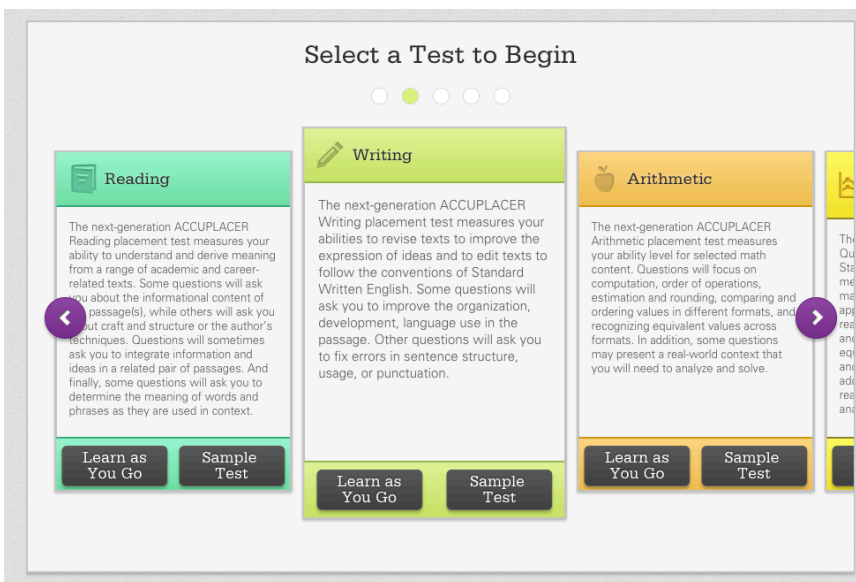

*All sample test will show your results. You will be able to see which questions you answered incorrectly and how to correct the answer.