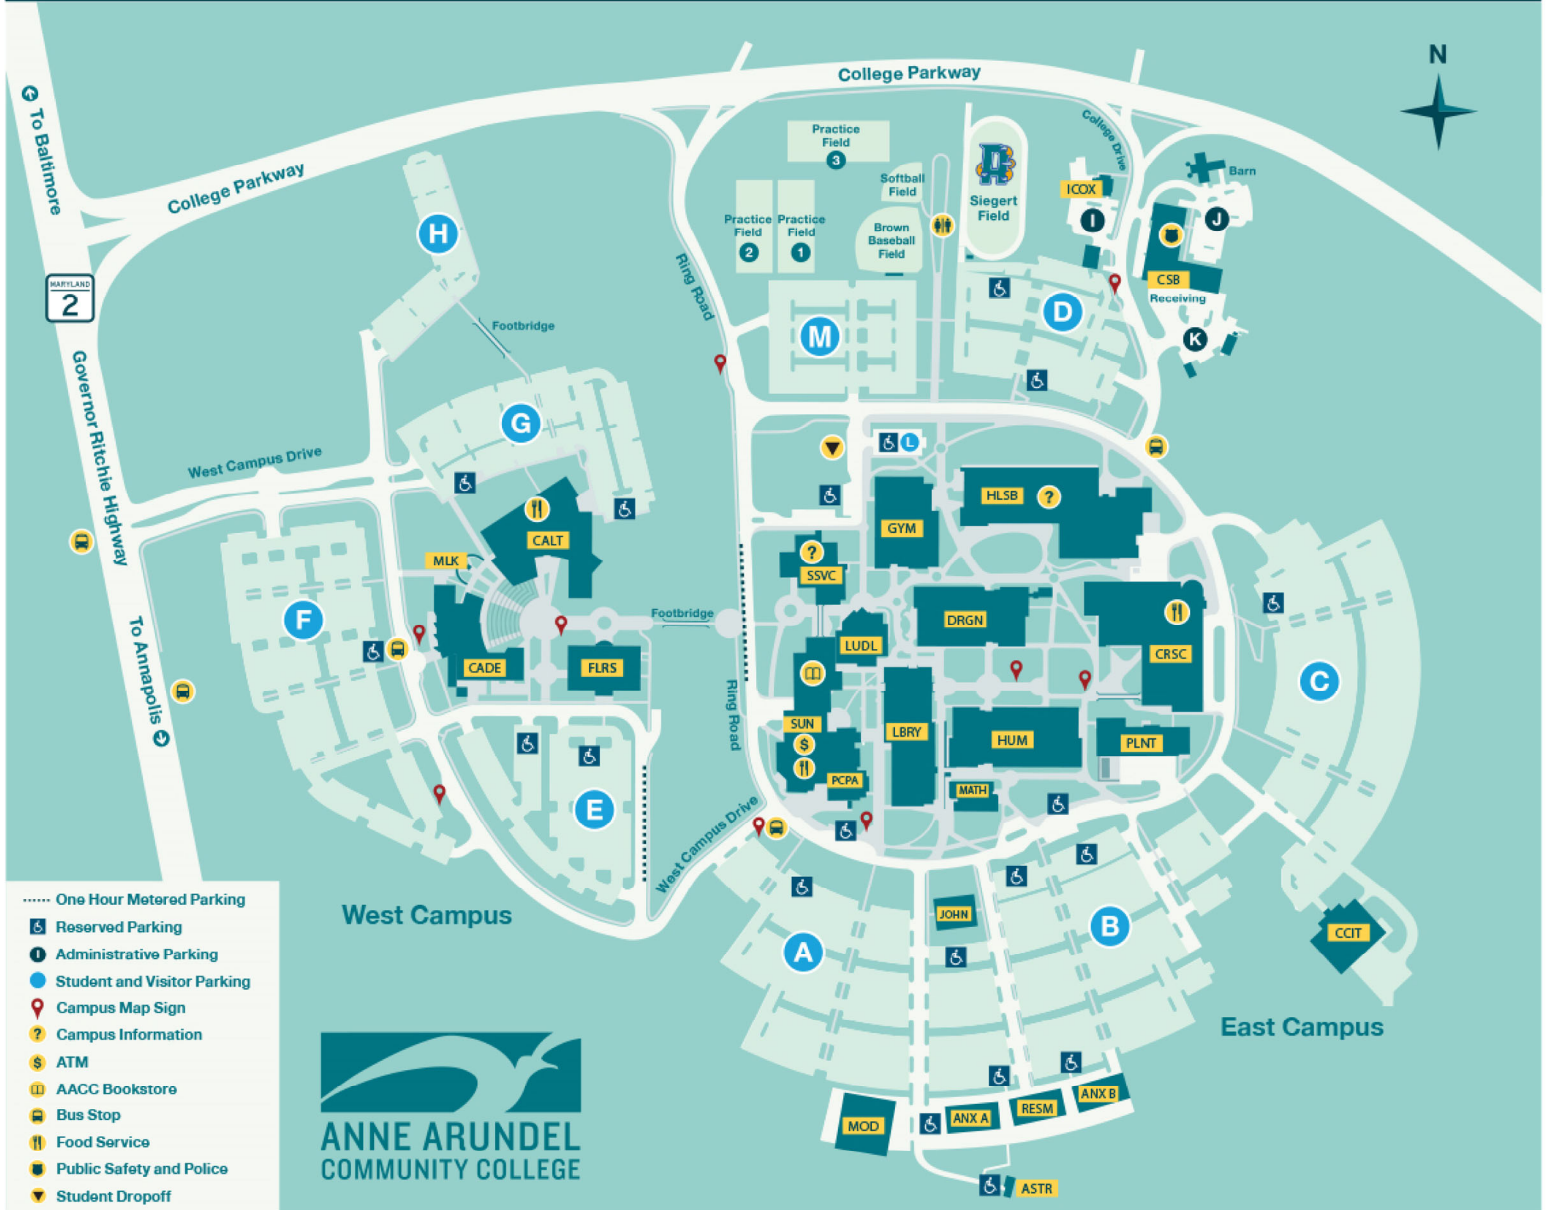

ARNOLD CAMPUS MAP

101 COLLEGE PARKWAY | ARNOLD, MD 21012

- One Hour Metered Parking
- Reserved Parking
- Administrative Parking
- Student and Visitor Parking
- Campus Map Sign
- Campus Information
- ATM
- AACC Bookstore
- Bus Stop
- Food Service
- Public Safety and Police
- Student Dropoff

East Campus Buildings

- | | | |
|---|---|--|
| ANX A Annex A Classrooms | HLSB Health and Life Sciences Building | PLNT Physical Plant
Sculpture Studios |
| ANX B Annex B Classrooms | HUM Humanities Building | RESM Resource Management Building |
| ASTR Astronomy Lab | ICOX Isaac Cox House
AACC Foundation | SSVC Student Services Center
Admissions
Advising
Registration
Financial Aid |
| CRSC Careers Center
Help Desk | JOHN Johnson Building | SUN Schwartz Student Union
AACC Bookstore
Hawk's Nest |
| CSB Central Services Building
Receiving
Police | LBRY Truxal Library | |
| CCIT Clauser Center for Innovation
and Skilled Trades | LUDL Ludlum Hall
College Administration | |
| DRGN Dragun Science Building | MATH Math Building | |
| GYM Jenkins Gymnasium | MOD Modular Building | |
| | PCPA Pascal Center for Performing Arts
Robert E. Kauffman Theater | |

West Campus Buildings

- | |
|--|
| CADE Cade Center for Fine Arts |
| CALT Center for Applied Learning and Technology |
| FLRS Florestano Building |
| MLK Dr. Martin Luther King Jr. Memorial |

Public Safety & Police 410-777-1818
Campus Information 410-777-AACC

Download the AACC mobile app to help find your way around campus.
 Available at the iTunes Store and Google Play.

Go to www.aacc.edu/newsroom/construction/ to view or download up-to-date maps showing important changes to pedestrian and traffic routes, and campus parking, during construction of the new Health and Life Sciences Building.