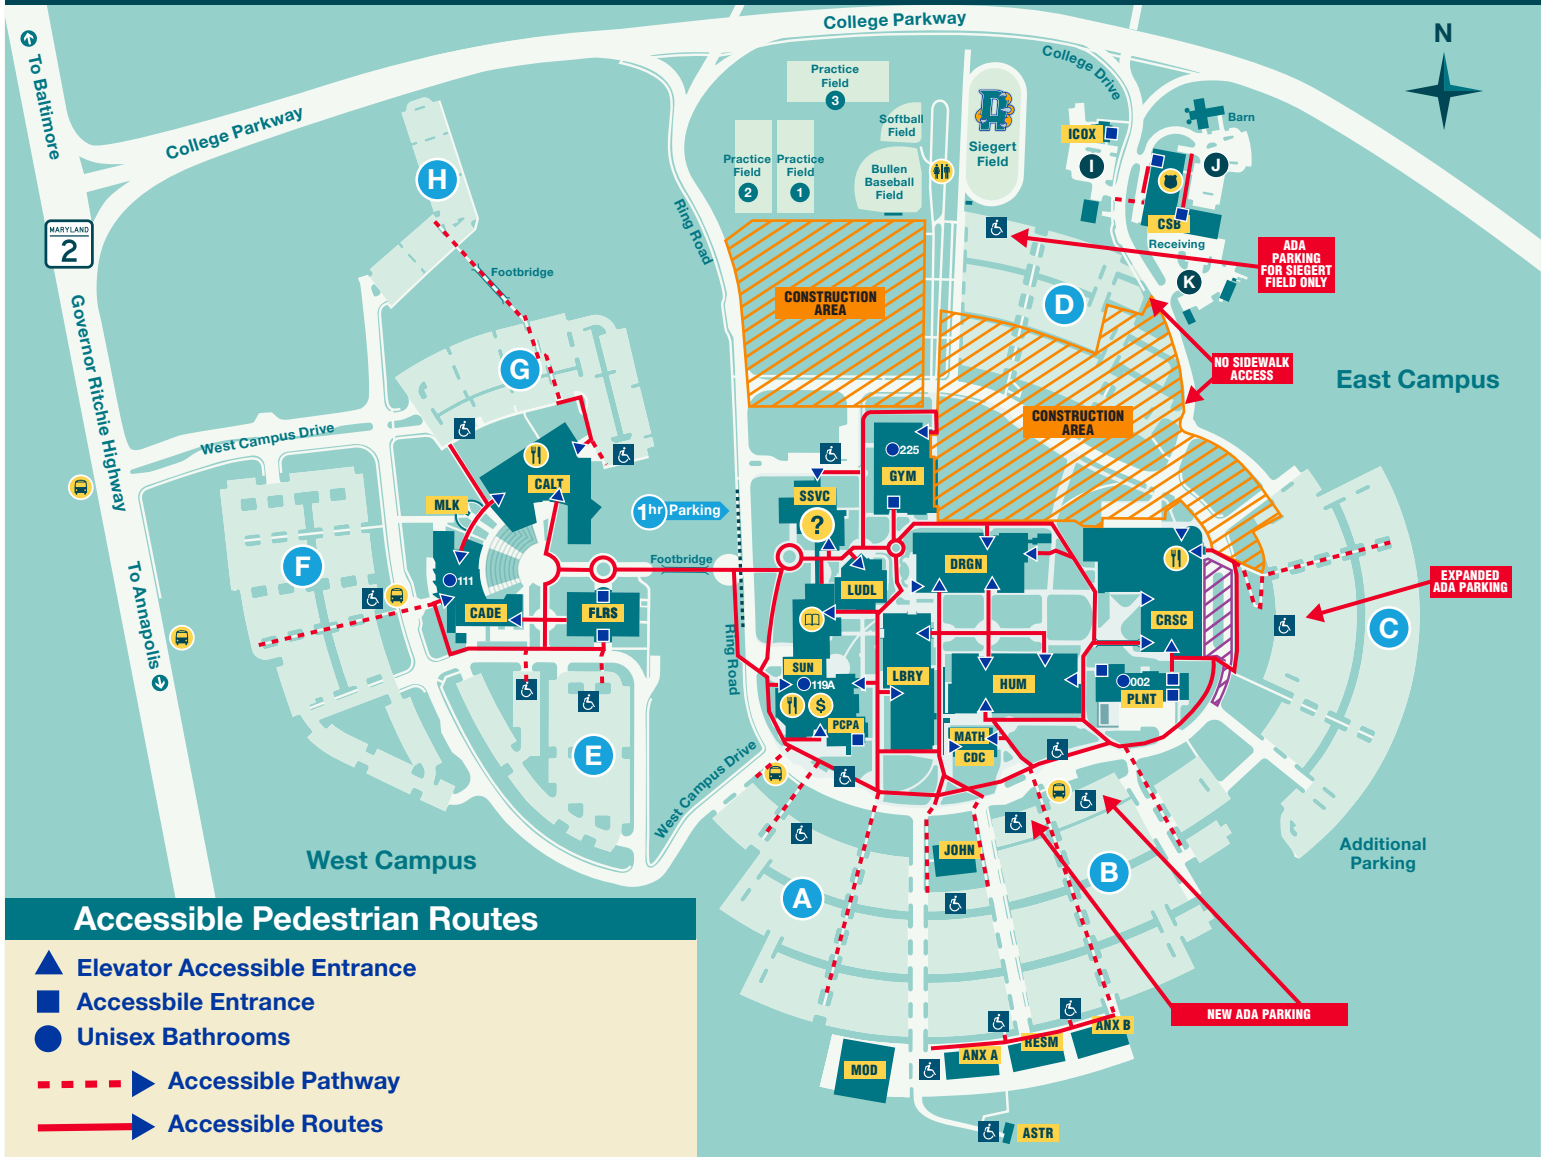

MAP D – ACCESSIBLE PEDESTRIAN ROUTES AND ADA PARKING INFORMATION

- ADA parking in Lot D will be limited to parking for Siegert Field only. **(There is no ADA route from Lot D to main campus.)**
- The ADA parking lot on the north side of the Careers building (CRSC) will be closed and fenced off for construction. All ADA parking from this lot is being temporarily relocated into parking lots B & C.
- There will be no reduction in the total number of ADA parking spaces on campus. All ADA parking spaces displaced by construction will be relocated to other East Campus areas.